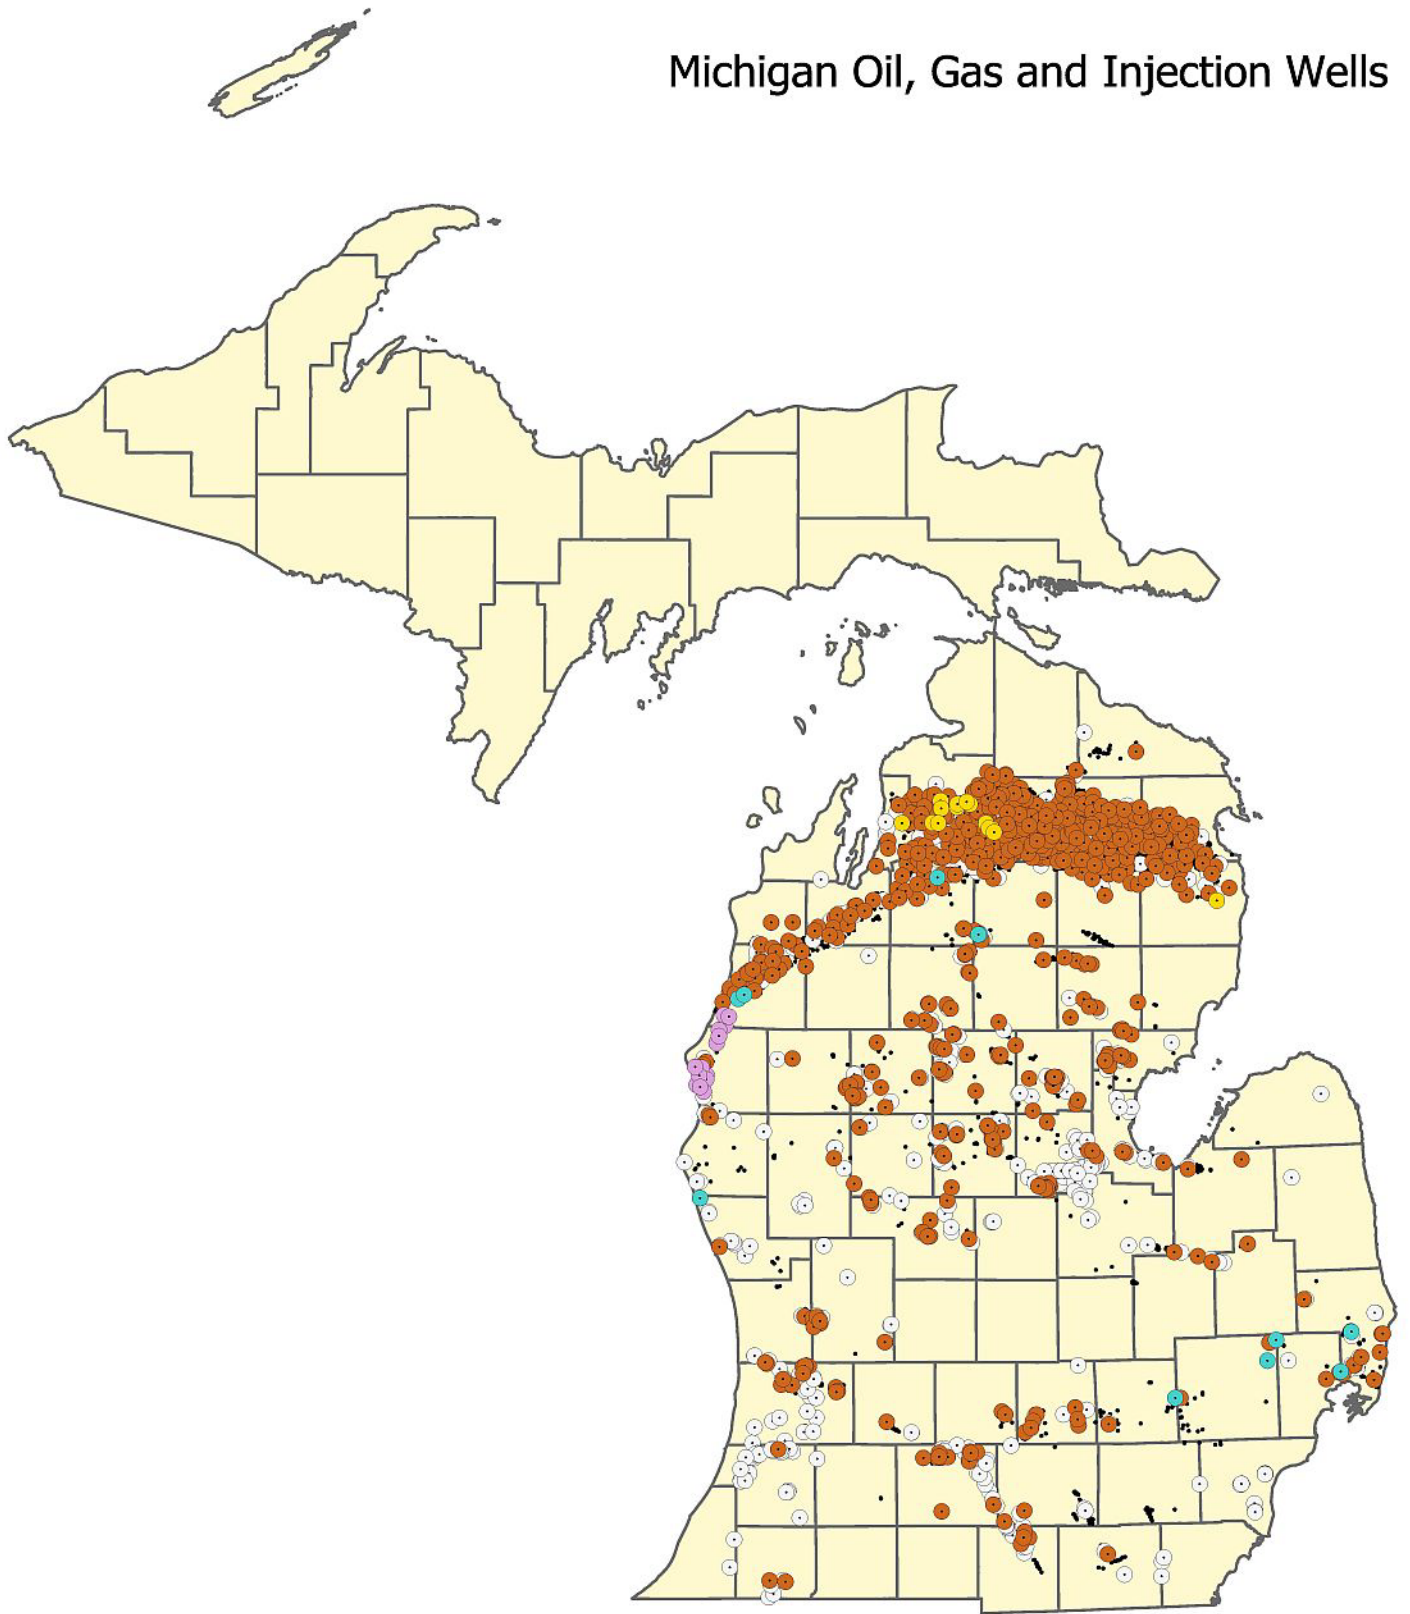

# Michigan Oil, Gas and Injection Wells

0 100 mi

Sources: MI DEQ, US EPA  
Copyright 2016 Toxics Targeting, Inc.