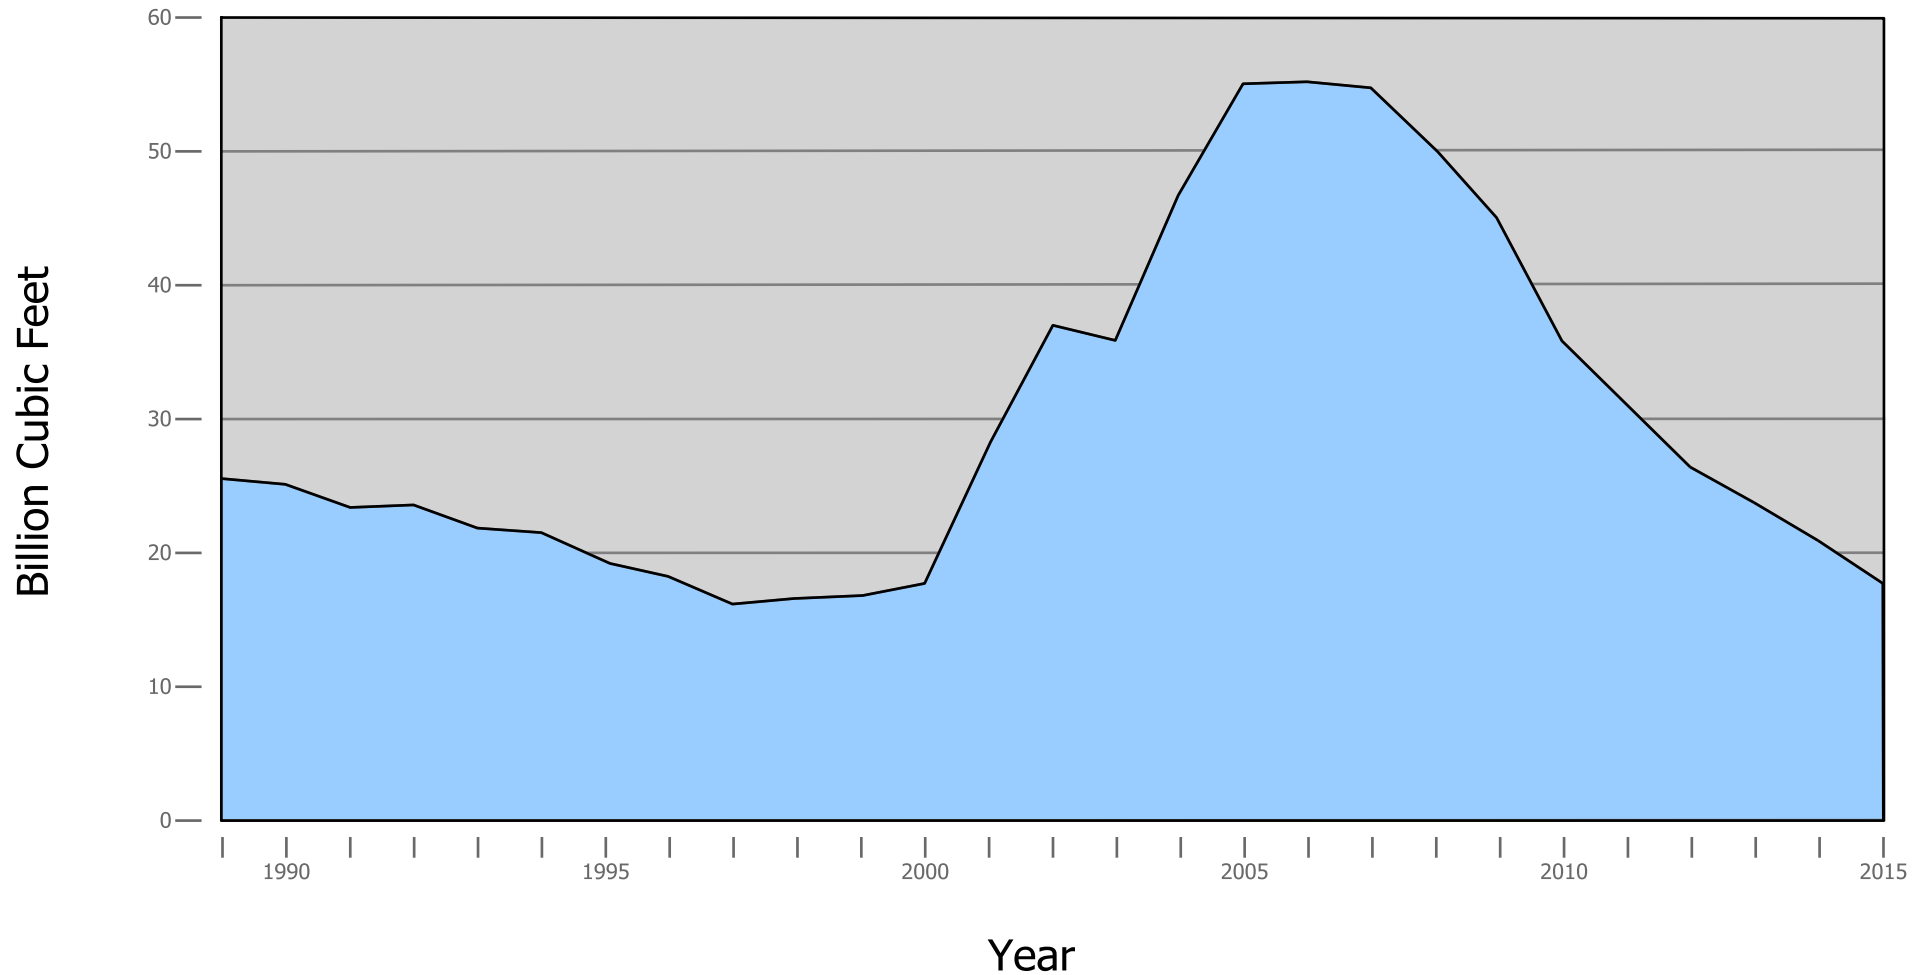

# New York State Natural Gas Production (1989-2015)

Source:  
1989-2014: New York State Department of Environmental Conservation; Division of Mineral Resources; Annual Reports  
2015: From 7/05/2016 production data. Only includes data if annual report was submitted