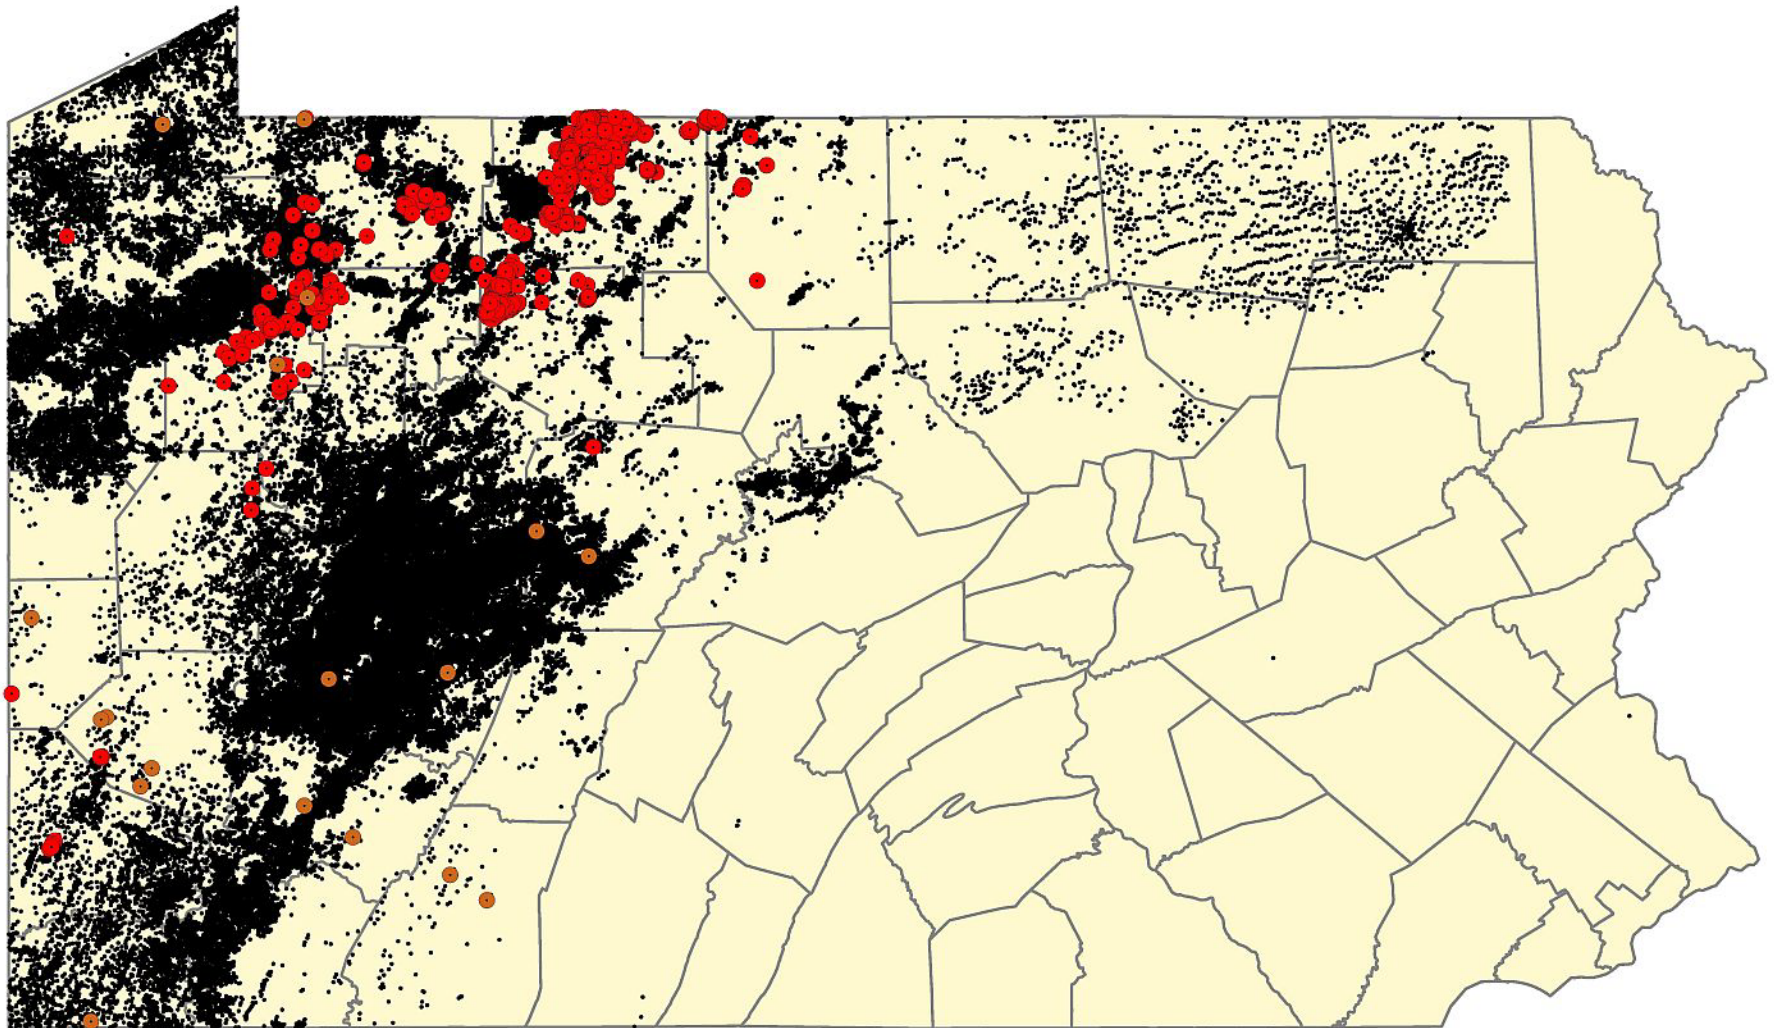

# Pennsylvania Oil, Gas and Injection Wells

0 50 mi

Sources: US EPA, PA DEP

Copyright 2016 Toxics Targeting, Inc.

- Oil, Gas and Related Wells (PA DEP)**
- Injection Well
  - Selected Oil/Gas Well
- Underground Injection Control Wells (EPA)**
- Oil and Gas - Produced Fluid Disposal (II)